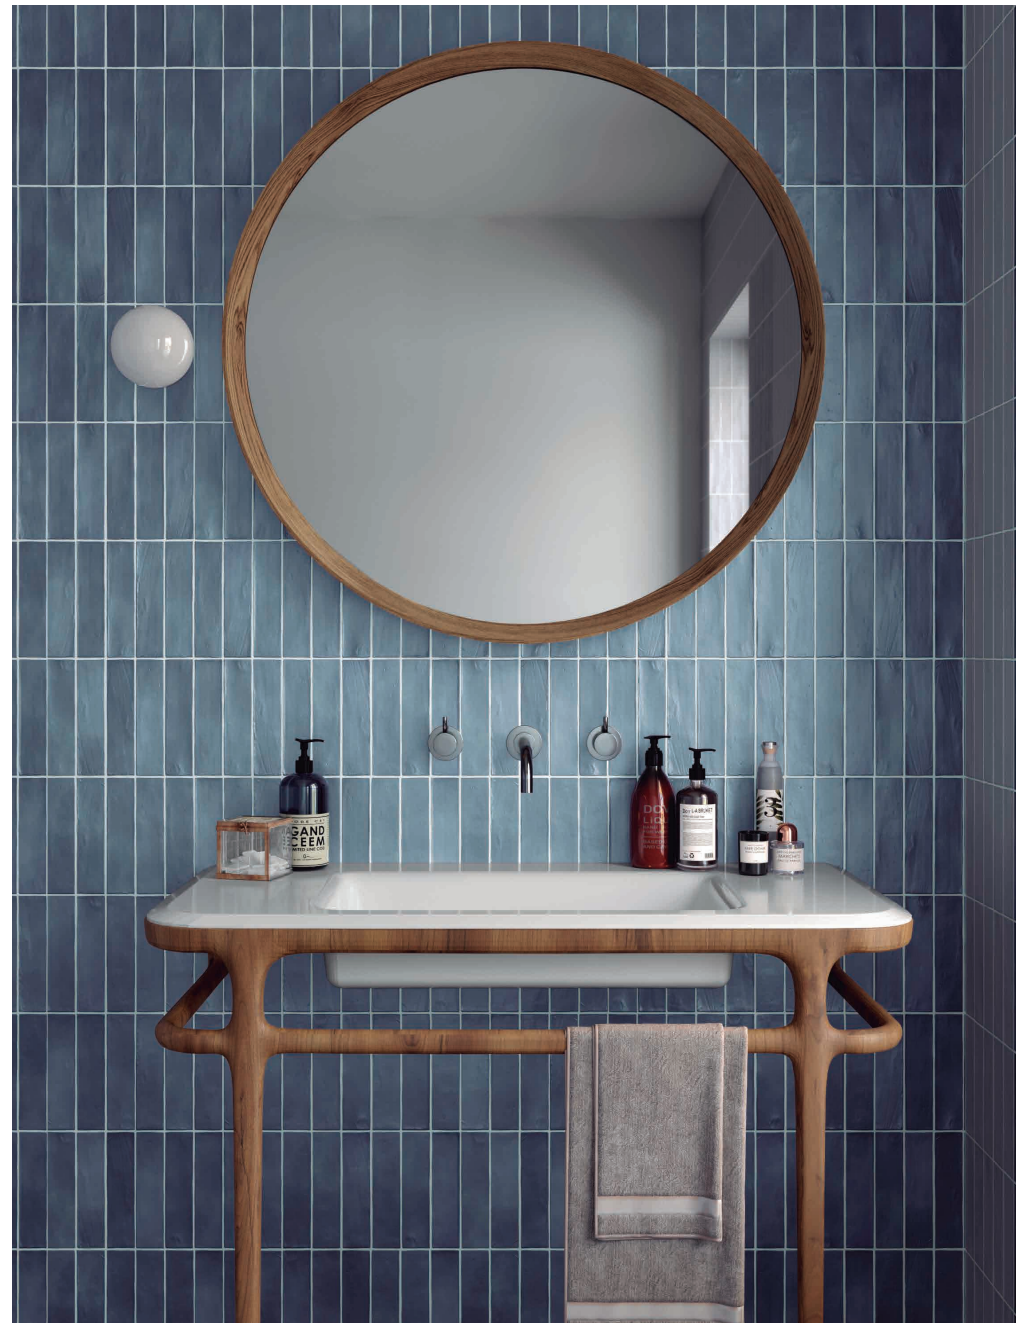

Navy

Sky

Smoke Green

Zelige Verde Hierba.

Technical Data

Material	Glazed Ceramic.
Intended Use	All internal walls. Residential and commercial use.
Installation	We recommend that the Novelda Legate Zelige range is bedded in a solid bed of polymer modified adhesive in accordance with BS5385, parts 1,2,3,4. Adhesive and grouts required may vary in relation to the specific and proposed substrates.
Grout Joint	The Novelda Legate Zelige range should be installed with a minimum of 2mm joint on walls.
Surface Finish	Gloss Matt.
Shade Variation	V3, Moderate Variation.
Slip Resistance	N/A.

Zelige Amarillo.

Zelige Matt Navy.

RH REED HARRIS

MENU		Coffee Flavours + 0.40
Caffe Latte	2.00 / 2.30	(Vanilla, caramel)
Cappuccino	2.00 / 2.30	
Macchiato	1.50 / 2.00	
Americano	1.80 / 2.00	
Espresso	1.20 / 1.50	
Mocha	2.30 / 2.50	
Monte Bianco	1.50	
Shakerato	2.00	
Hot Chocolate	2.00 / 2.30	