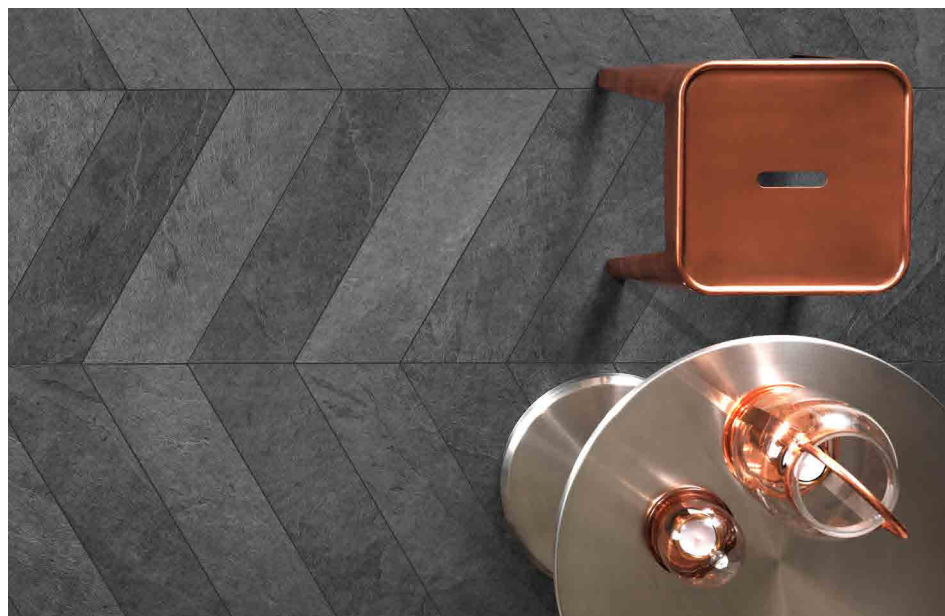

Average Values Data

	9.5mm	20mm
Breakage Load	2200 N.	13600 N.
Frost Resistance	Resistant.	Resistant.
Chemical Resistance	Class A Resistant.	LA-HA Resistant.
Flexion Resistance	35N / mm².	50N / mm².
Deep Abrasion	175 mm³.	145 mm³.
Water Absorption	0.05%.	0.05%.

Chevron: Gramma 72 Grey.