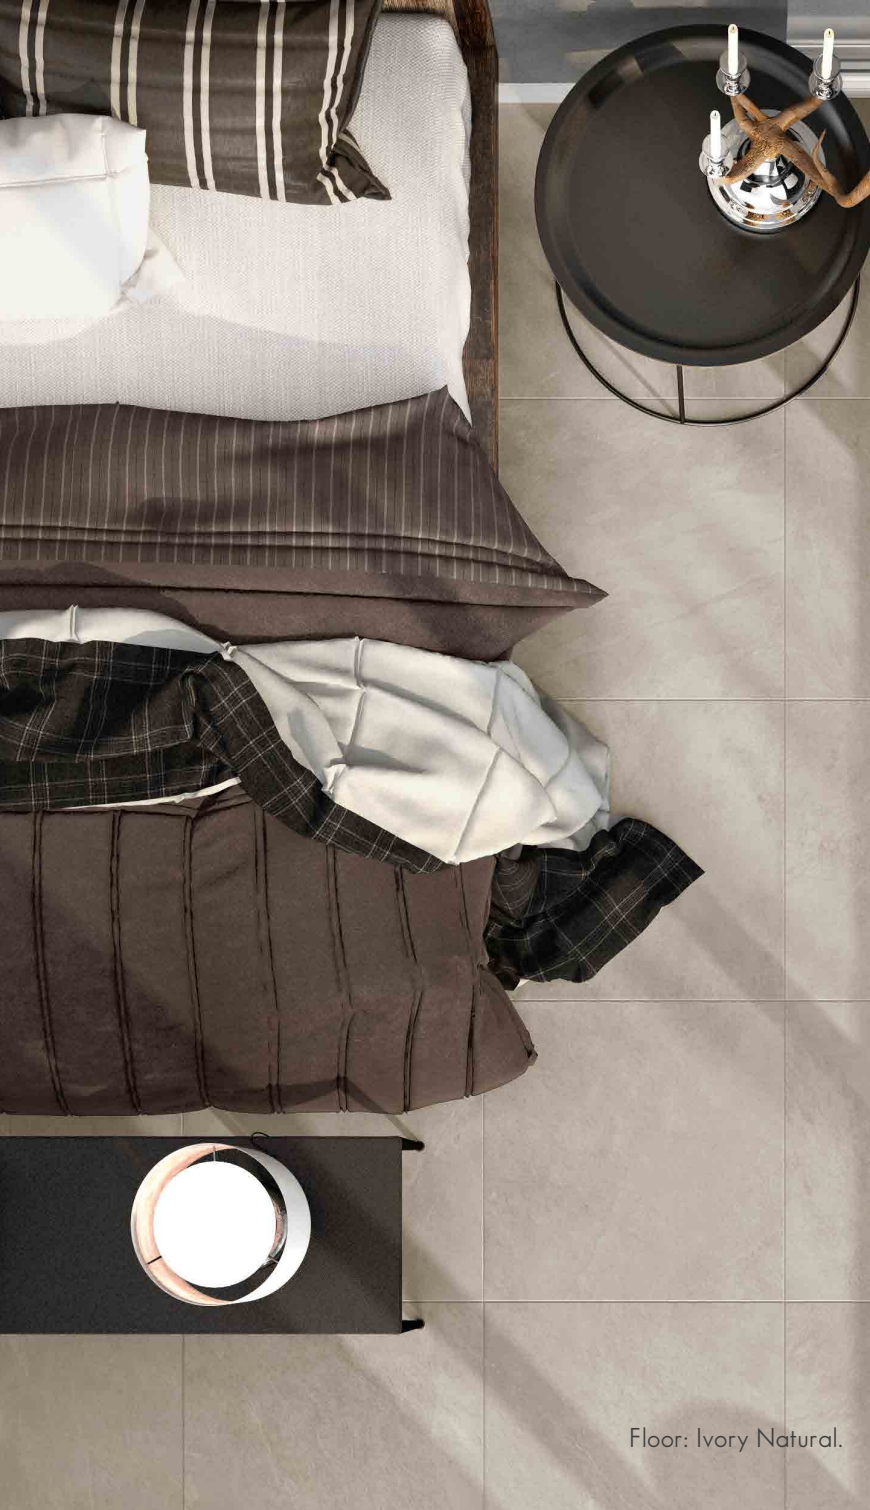

Waterfall

4 Colours | 5 Sizes | 2 Thicknesses | 3 Finishes.

Muretto Silver Lappato.

RH REED HARRIS

Floor: Ivory Natural.

Grey Natural.

Waterfall is a unique stoneware collection that captures the natural beauty of sedimentary rocks. The tiles are porcelain, which gives them a realistic slate look. The tiles are available in a small collection of contemporary colours. The irregularities and variations in colour represent the passage of time, while the textures give the tiles a natural look and feel. These tiles are perfect for creating a sense of natural beauty in any project. Thanks to the high-quality materials and craftsmanship, this material will last for years to come.

| Colours

Dark

Grey

Ivory

Silver

Floor: Dark lappato.
Wall: Dark lappato. | Mosaico 36 Dark lappato

Technical Data

Material	Porcelain.
Intended Use	All internal / external walls and dry internal floors - Natural Lappato. Suitable for commercial flooring. External paving and swimming pool surrounds - Natural Grip.
Installation	We recommend that the Waterfall range is bedded in a solid bed of polymer modified adhesive in accordance with BS5385, parts 1,2,3,4. Adhesive and grouts required may vary in relation to the specific and proposed substrates.
Grout Joint	The Waterfall range should be installed with a minimum of 2mm joint on walls and 3mm on floors.
Surface Finish	Natural Lappato Grip 20 mm.
Shade Variation	V3, Substantial variation.