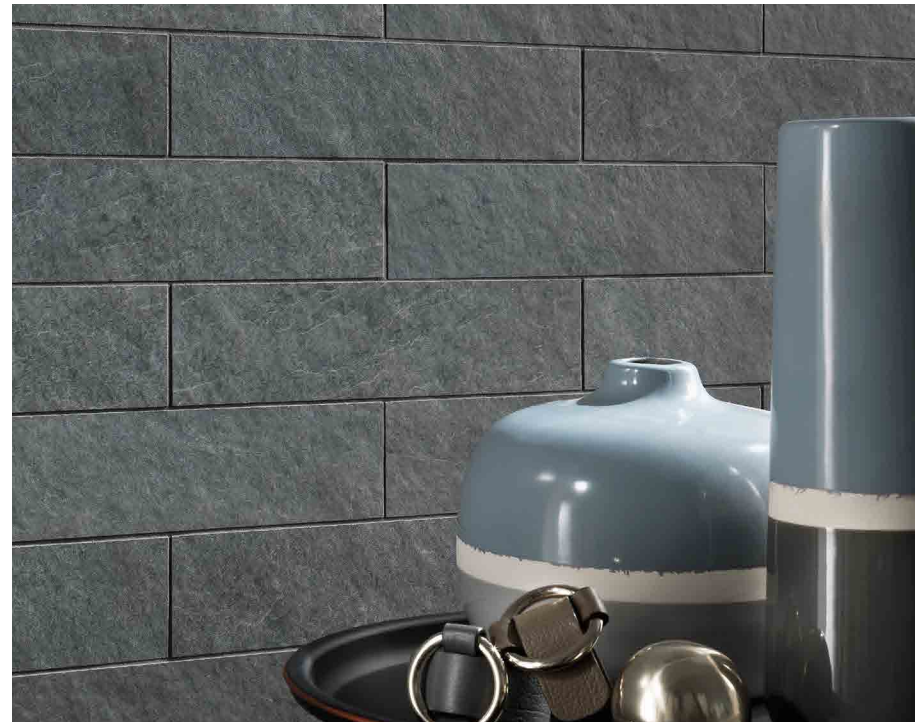

Waterfall

4 Colours | 5 Sizes | 2 Thicknesses | 3 Finishes.

Muretto Silver Lappato.

RH REED HARRIS

Floor: Ivory Natural.

Grey Natural.

Waterfall is a unique stoneware collection that captures the natural beauty of sedimentary rocks. The tiles are porcelain, which gives them a realistic slate look. The tiles are available in a small collection of contemporary colours. The irregularities and variations in colour represent the passage of time, while the textures give the tiles a natural look and feel. These tiles are perfect for creating a sense of natural beauty in any project. Thanks to the high-quality materials and craftsmanship, this material will last for years to come.

| Colours

Dark

Grey

Ivory

Silver

Floor: Dark lappato.
Wall: Dark lappato. | Mosaico 36 Dark lappato

Technical Data

Material	Porcelain.
Intended Use	All internal / external walls and dry internal floors - Natural Lappato. Suitable for commercial flooring. External paving and swimming pool surrounds - Natural Grip.
Installation	We recommend that the Waterfall range is bedded in a solid bed of polymer modified adhesive in accordance with BS5385, parts 1,2,3,4. Adhesive and grouts required may vary in relation to the specific and proposed substrates.
Grout Joint	The Waterfall range should be installed with a minimum of 2mm joint on walls and 3mm on floors.
Surface Finish	Natural Lappato Grip 20 mm.
Shade Variation	V3, Substantial variation.