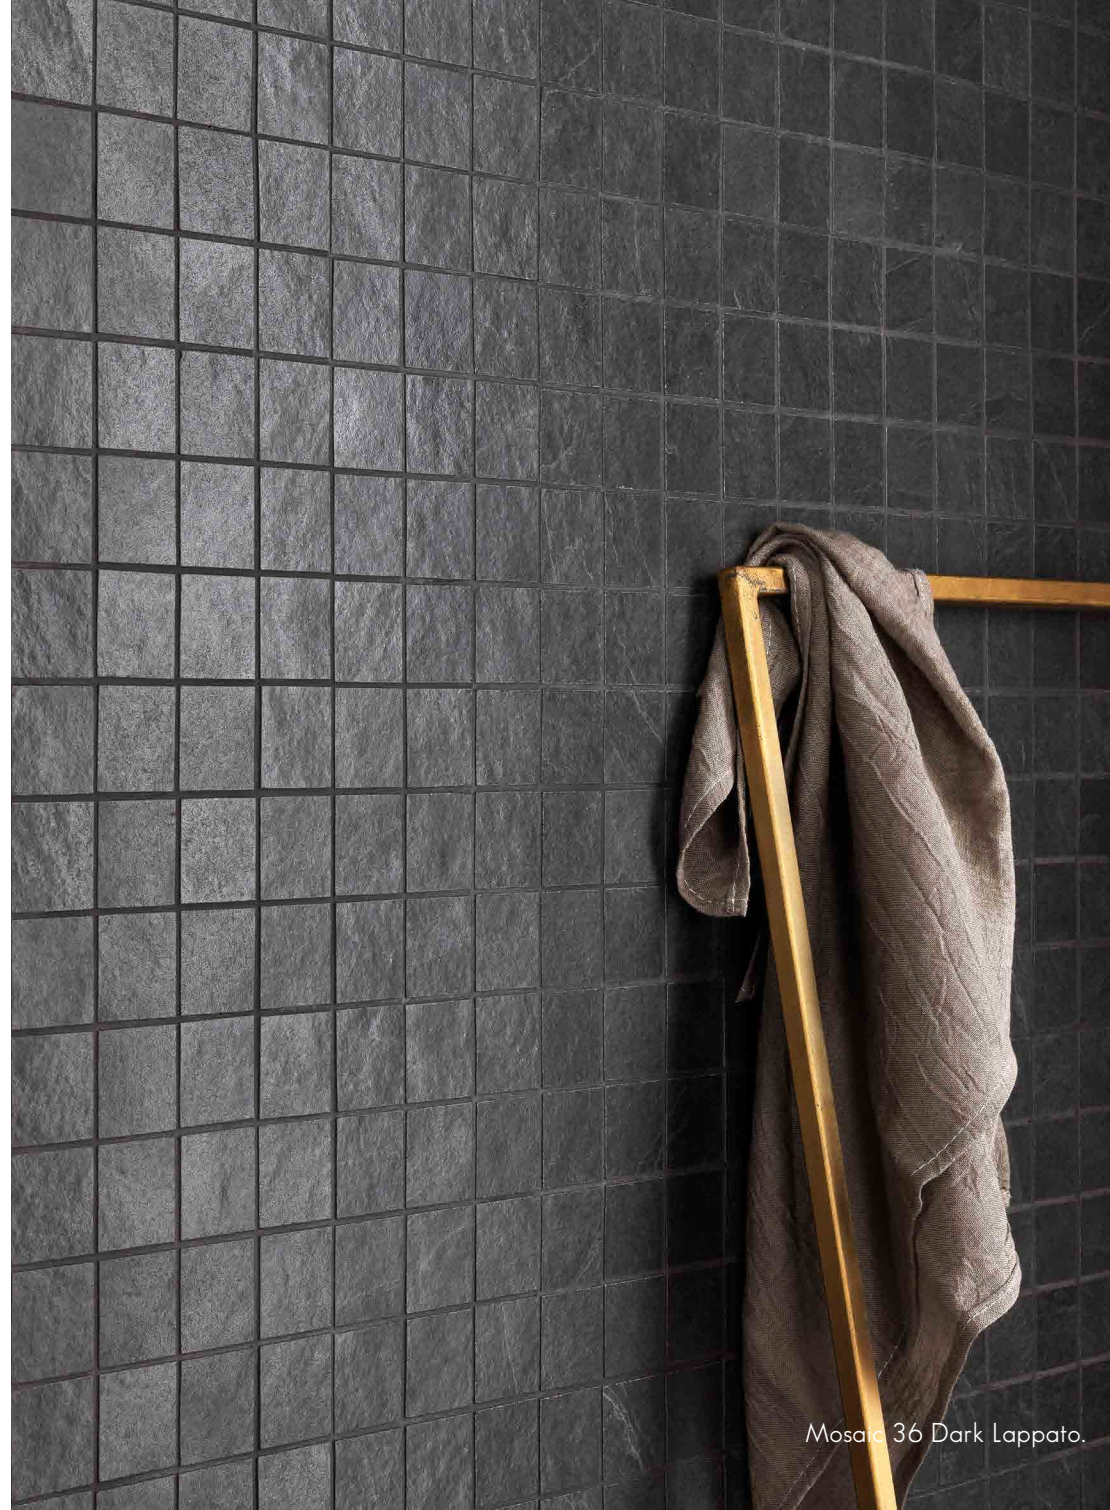

Mosaic 36 Dark Lappato.