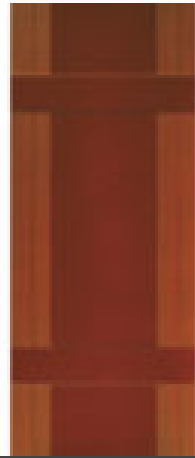

## Tartan

Tartan tiles are a celebration of texture and contrasting surface treatments. This wonderful glazed tile for the wall makes an oversized texture inspired by its namesake fabric. Tartan uses both gloss and matt finishes on each tile to enhance the striped relief. The pattern is built up from layers of gloss and matt finishes combined with stripes of textures in relief. These are rectified wall tiles that allow fitting with a fine grout joint. Because of this the fitted effect is not greatly interrupted by the grout lines. The background of these wall tiles has a light texture, further adding to the fabric effect. Plain tiles share the same lightly textured ground. These can be useful where the colour is required to continue without the layered pattern. We love the scale and look of this contemporary tile. The colour options are few but well chosen. Tartan black is particularly useful when used as a neutral. Everything will pop against the dark depths of this option. The Rust is a great pairing with a dusty

pink, adding a spice to counter the sugar. Perfect for a shower wall, bar front, or even living space. The overall effect of this series adds interest and texture without being overtly bold.

COLOUR

*Tartan White*

*Tartan Water*

*Tartan Rust*

*Tartan Grey*

*Tartan Black*