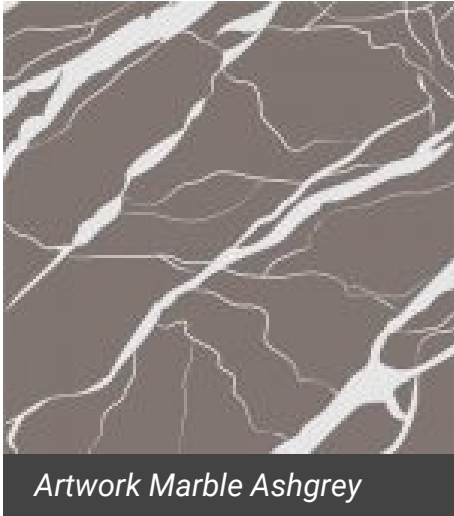

Artwork Marble Ivory

TECHNICAL DETAILS

Product: Through bodied porcelain stoneware.

Surface Finish: Matt

Slip Resistance	Matt
DIN 51130	R10

Manufacturing Standard: BS EN 14411G
(full details available on request)

Use: All residential and light traffic commercial floors
All internal/external walls

Actual Size: These tiles have a sharp 90 degree edges for installation with a 3mm grout joint. The dimensions provided are exact so the grout joint width should be added to the overall module size when preparing setting out drawings.

Installation: Fix this tile in a solid bed of polymer modified adhesive in accordance with BS5385: Parts 1, 2, 3 and 4.

Adhesive and grout may vary in relation to the specific nature of the installation, and proposed substrates.

Grout Joint: These tiles require a minimum 3mm joint.

Weight: 597x597mm: 22kg /m²