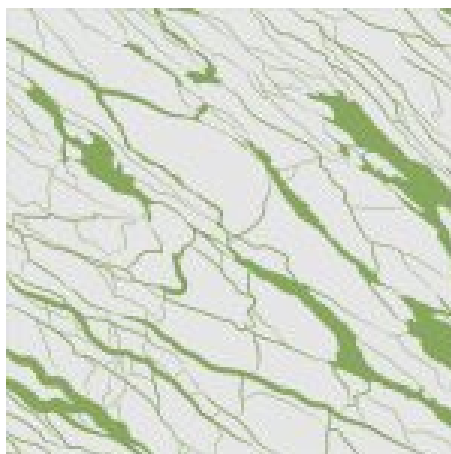

Artwork

Artwork marble is a bright and colourful tile. There is no mistaking the Pop Art looks of this range that will bring a playful graphic element to the wall or floor. If you are looking for a modern bathroom shower tile or want to make a statement in the smallest room, Artwork may fit the bill. Artwork marble is a great accent or feature when used together with neutral tiles. The bright colours work easily with bold painted walls. For a less vibrant tile there are neutral colour options that keep their graphic sense of fun.

COLOUR

Artwork Marble Yellow

Artwork Marble Taupe

Artwork Marble Pearl

Artwork Marble Orange

Artwork Marble Magenta

Artwork Marble Key

Artwork Marble Ivory