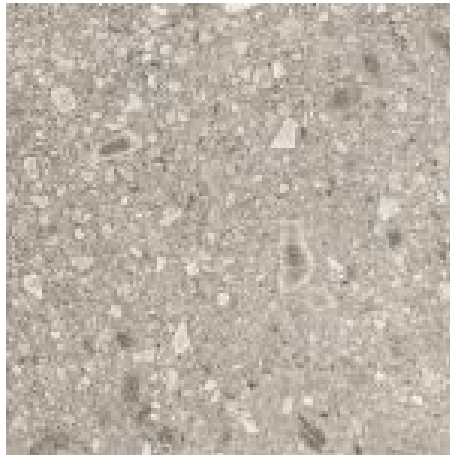

Stile Libero

Stile Libero has a charming look that comfortably pairs with a wide variety of design ideas. Easily fitting in with the ever popular Scandi-chic through authentic mid-century right up to bleeding edge contemporary. Stile Libero is a commercial quality porcelain tile that can withstand plenty of wear and tear. Given the translation of the name is Freestyle, this really is a finish without restrictions.

COLOUR

Stile Libero Mud

Stile Libero Grey

Stile Libero Cream

SIZE OPTIONS

	1197x597x10mm	597x597x10mm
Cream	•	•
Mud	•	•
Grey	•	•

TECHNICAL DETAILS

Product:
Through bodied porcelain stoneware.