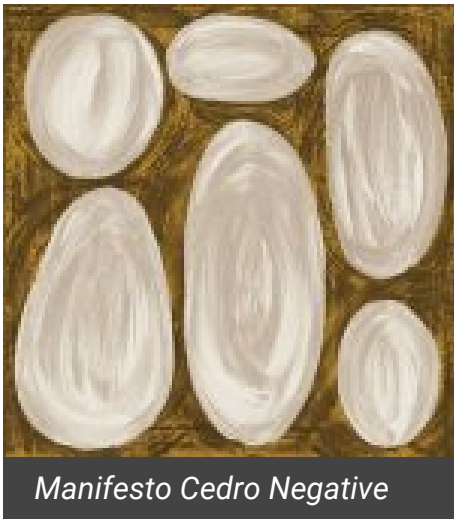

Manifesto

Manifesto makes a bold splash of pattern and colour on the wall or floor. The painted pebble designs are great fun and make a wonderful carpet of pattern. All colour choices are available in two sizes while each colourway has a positive and negative version. There are five designs in both tile sizes. Manifesto has a lovely hand painted quality giving the fitted tiles a wonderfully warm and inviting look.

COLOUR

Manifesto Uva Positive

Manifesto Uva Negative

Manifesto Menta Positive

Manifesto Menta Negative

Manifesto Marsala Positive

Manifesto Marsala Negative

Manifesto Liquirizia Positive

Manifesto Liquirizia Negative

Manifesto Cedro Positive

SIZE OPTIONS

	597x597x10mm	197x197x10mm
Cedro Positive	•	•
Cedro Negative	•	•
Menta Positive	•	•
Menta Negative	•	•
Uva Positive	•	•
Uva Negative	•	•
Marsala Positive	•	•
Marsala Negative	•	•
Liquirizia Positive	•	•
Liquirizia Negative	•	•