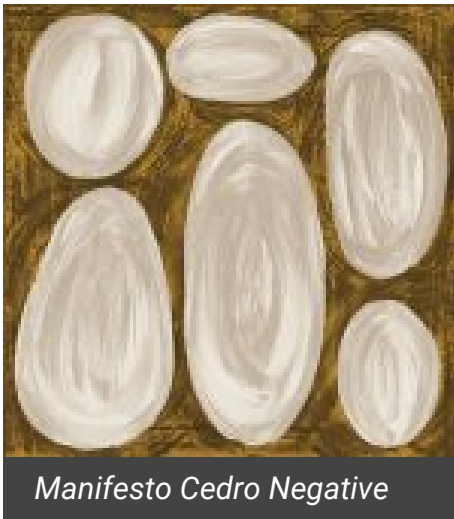

## Manifesto

Manifesto makes a bold splash of pattern and colour on the wall or floor. The painted pebble designs are great fun and make a wonderful carpet of pattern. All colour choices are available in the two sizes while each colourway has a positive and negative version. Manifesto has a lovely hand painted quality giving the fitted tiles a wonderfully warm and inviting look. There are five designs in both tile sizes. As a result the finished tiled area can appear random. The two sizes of this range can be used to contrast each other in a single space. Alternatively, when used as a floor, pair these tiles with a simple coloured wall tile.

## COLOUR

*Manifesto Uva Positive*

*Manifesto Uva Negative*

*Manifesto Menta Positive*

*Manifesto Menta Negative*

*Manifesto Marsala Positive*

*Manifesto Marsala Negative*

*Manifesto Liquirizia Positive*

*Manifesto Liquirizia Negative*

*Manifesto Cedro Positive*