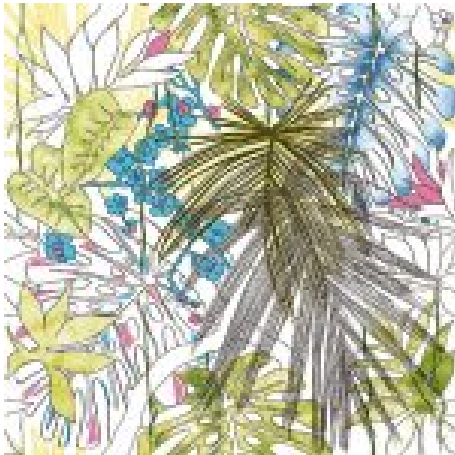

## Jungle

If you feel like taking a walk on the wild side, you need to have a look at these bold and bright eye-catching Jungle inspired tiles. While the trend for all things tropical continues, these colourful textured porcelain tiles fit the bill perfectly. The design imitates lush flora that in effect adds a touch of drama to any interior scheme. Jungle tiles are a great choice for bringing the outdoors in. Pair with wood effect porcelain tiles on the floor to keep a natural look. On the other hand pair with plain square or hexagon tiles to make these wall tiles do the talking.

## COLOUR

*Jungle Equatoriale  
Aggressive*

*Jungle Equatoriale*

## SIZE OPTIONS

	597x597x10mm
Jungle Equatoriale	•
Jungel Equatoriale Aggressive	•